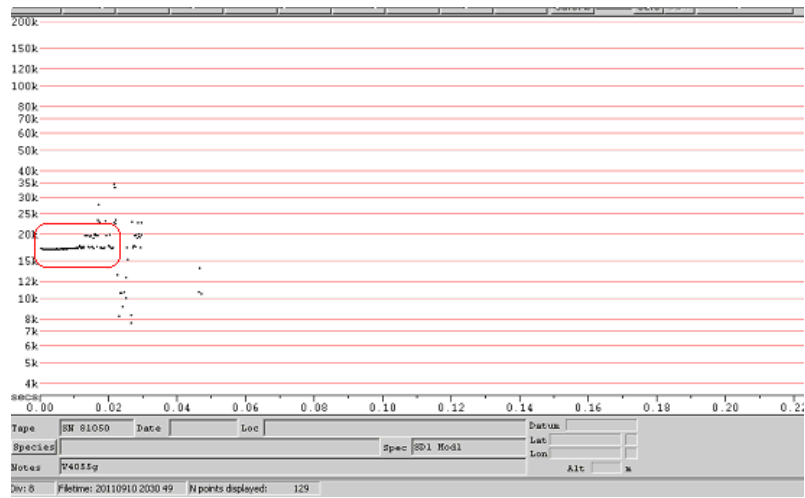

Common Pipistelle

Recorded sonogram

Soprano Pipistelle

Recorded sonogram

Noctule Bat

Recorded sonogram

Myotis species.

Recorded sonogram