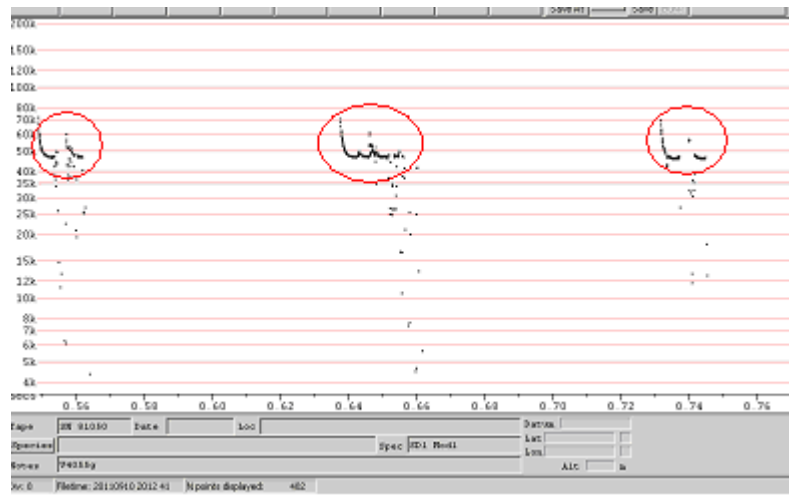

Common Pipistelle

Recorded sonogram

Soprano Pipistelle

Recorded sonogram

Noctule Bat

Recorded sonogram

Myotis species.

Recorded sonogram