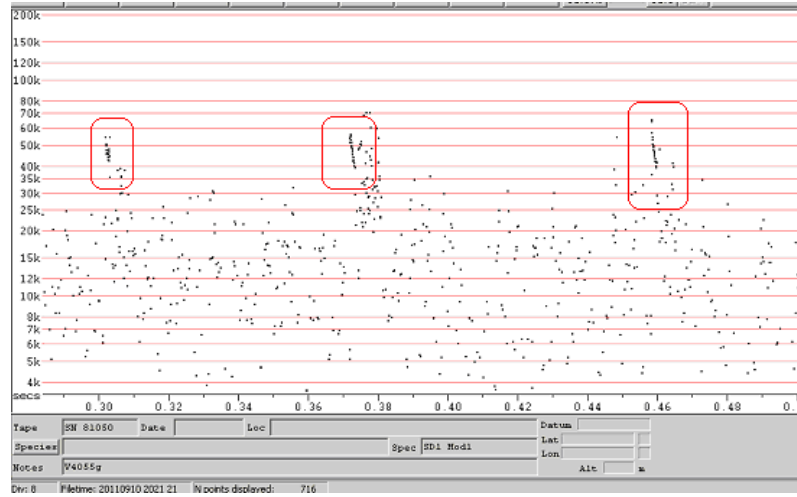

Common Pipistelle

Recorded sonogram

Soprano Pipistelle

Recorded sonogram

Noctule Bat

Recorded sonogram

Myotis species.

Recorded sonogram