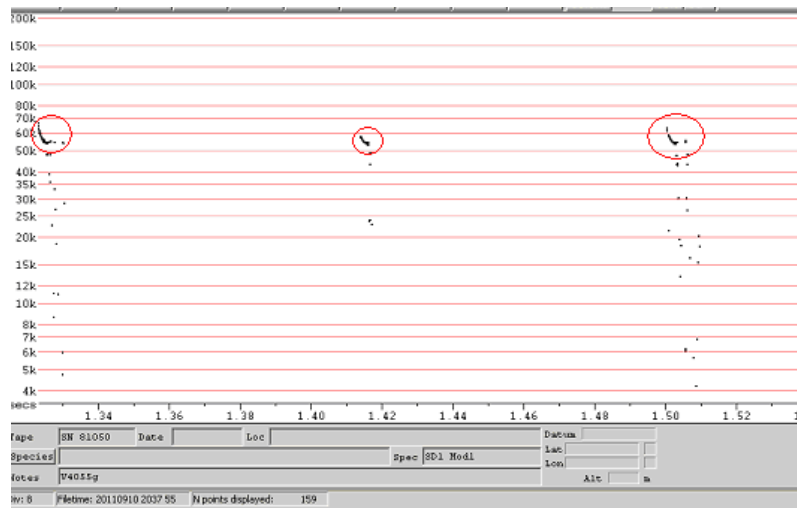

Common Pipistelle

Recorded sonogram

Soprano Pipistelle

Recorded sonogram

Noctule Bat

Recorded sonogram

Myotis species.

Recorded sonogram